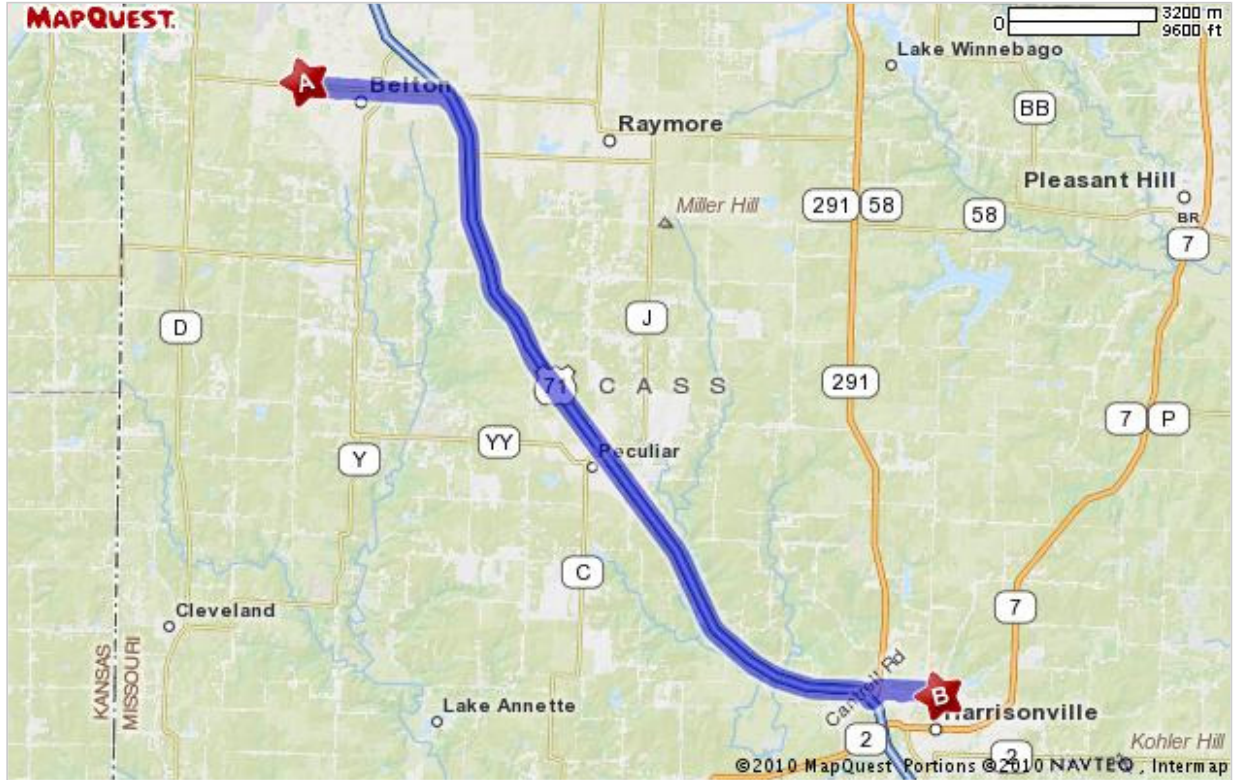

**MAPQUEST.****Trip to 502 Sycamore St**

Harrisonville, MO 64701-1443

17.64 miles - about 22 minutes

Notes

This address is CLOSE to Camp Reeder, but not the actual address.

**700 Trevis Ave, Belton, MO 64012-1896**

- | | | |
|--|---|------------|
| | 1. Start out going EAST on TREVIS AVE toward MONROE AVE. | go 0.1 mi |
| | 2. Turn RIGHT onto N CLEVELAND AVE. | go 0.0 mi |
| | 3. Enter next roundabout and take 3rd exit onto W NORTH AVE / MO-58 / E 171ST ST. Pass through 2 roundabouts. | go 0.9 mi |
| | 4. Turn RIGHT onto E NORTH AVE / MO-58 / E 171ST ST. | go 1.6 mi |
| | 5. Merge onto US-71 S toward HARRISONVILLE. | go 13.5 mi |
| | 6. Take the MO-291 N exit toward HARRISONVILLE. | go 0.3 mi |
| | 7. Turn LEFT onto MO-291 / CANTRELL RD. Continue to follow MO-291. | go 0.2 mi |
| | 8. Turn RIGHT onto N COMMERCIAL ST. | go 0.4 mi |
| | 9. Turn LEFT onto LOCUST ST. | go 0.6 mi |
| | 10. LOCUST ST becomes N INDEPENDENCE ST. | go 0.1 mi |
| | 11. 502 SYCAMORE ST. | go 0.0 mi |

502 Sycamore St, Harrisonville, MO 64701-1443

Total Travel Estimate : 17.64 miles - about 22 minutes

Route Map [Hide](#)

[All rights reserved. Use subject to License/Copyright](#) | [Map Legend](#)

Directions and maps are informational only. We make no warranties on the accuracy of their content, road conditions or route usability or expeditiousness. You assume all risk of use. MapQuest and its suppliers shall not be liable to you for any loss or delay resulting from your use of MapQuest. Your use of MapQuest means you agree to our [Terms of Use](#)